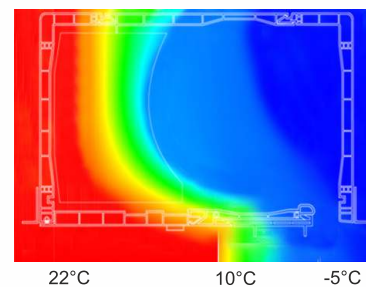

Thermal insulation properties of PORTOS roller shutters in the winter.

The top mounted roller shutters recommended most frequently by the manufacturers cause keeping the heat inside the building. In the layer between the shutter curtain and the window there is an airbag constituting an excellent insulating layer, i.e. a specific buffer, both for hot and cold air.

If you care about:

- smaller winter heating bills,
- refreshing coolness in the summer,
- safety
- comfort, elegance and quality...

You've found the right place!

Our roller shutters perfectly insulate heat, are a barrier for uninvited guests, and after partial lowering they also protect rooms against excessive sunlight and heating.

The **front mounted roller shutter** can be installed at any time, because it is used on the facade. A large selection of boxes, profiles and their colors will meet all your aesthetic expectations. All types of front mounted shutters offered by PORTOS TR7 spółka z ograniczoną odpowiedzialnością spółka komandytowa are available both with and without mosquito net, depending on the customer's needs.