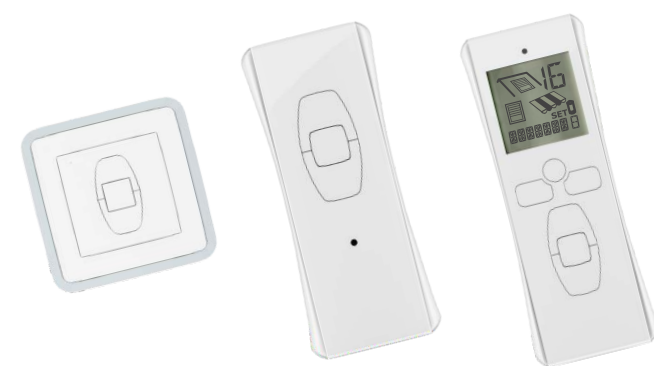

TP1000K®

Top mounted roller shutter with mosquito net

TP1000K shutter not built-up on both sides. For aesthetic purposes, the front profiles on both sides are smooth. The inspection cover in such a construction is from the bottom or from the front and the operation of the shutter is from the inside of the room.

TP1000K shutter built-up from the inside. The internal front profile is grooved and equipped with a concealed lath. For better aesthetics, the external front profile is smooth. The inspection cover in such a construction is from the bottom and the operation of the shutter is from the inside of the room.

TP1000K shutter built-up from the outside. The external front profile is grooved and equipped with a concealed lath. For better aesthetics, the internal front profile is smooth.

The choice of the inspection cover entails the installation method of the box. The inspection cover in such a construction is from the bottom or from the front and the operation of the shutter is from the inside of the room.

TP1000K shutter with the inspection cover from the front can be built-up only from the outside. However, it can be installed with the cover at the bottom from the outside and inside.

In addition, front components of the shutter can be grooved and additionally equipped with concealed laths to facilitate the box installation.

PORTOS TR7
spółka z ograniczoną odpowiedzialnością
spółka komandytowa
ul. Złota 71
62-800 KALISZ
tel. 62 768 40 00
fax 62 768 40 39
sekretariat@portosrolety.pl

* - PORTOS 5 series radio drives - 2-year warranty

Italians since 1980
A BRAND OF SOMFY® GROUP

Overload wire or radio motor.
"PLUG & PLAY" - no need to configure end positions.
Detection of obstacles and icing.

Elements of the control system for ASA drives.

PORTOS-R