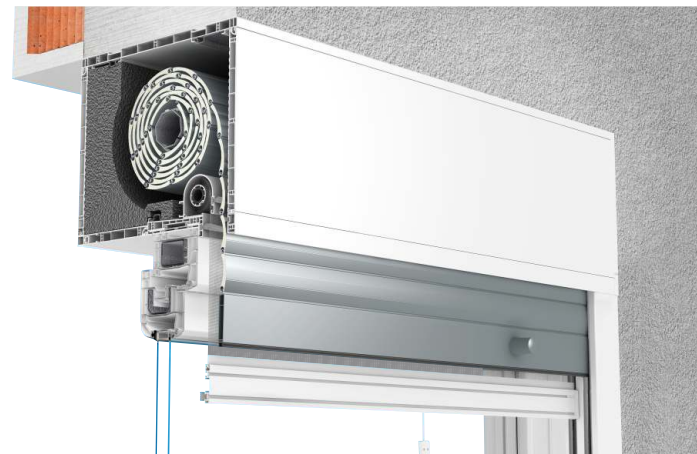

TP1000K®

Top mounted roller shutter with mosquito net

TP1000K shutter not built-up on both sides. For aesthetic purposes, the front profiles on both sides are smooth. The inspection cover in such a construction is from the bottom or from the front and the operation of the shutter is from the inside of the room.