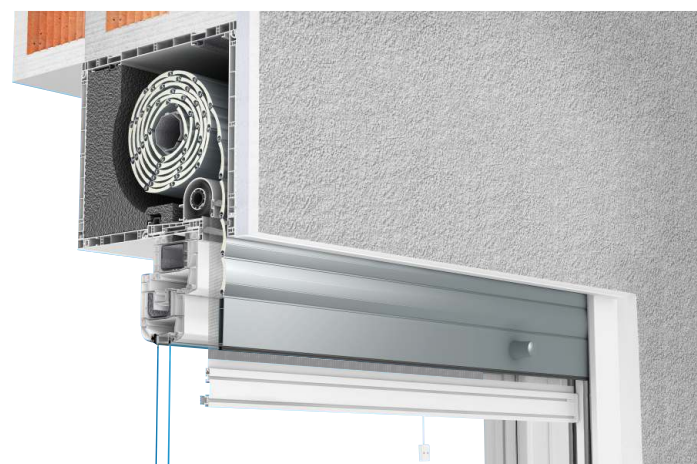

TP1000K shutter built-up from the outside. The external front profile is grooved and equipped with a concealed lath. For better aesthetics, the internal front profile is smooth.

The choice of the inspection cover entails the installation method of the box. The inspection cover in such a construction is from the bottom or from the front and the operation of the shutter is from the inside of the room.

TP1000K shutter with the inspection cover from the front can be built-up only from the outside. However, it can be installed with the cover at the bottom from the outside and inside.

In addition, front components of the shutter can be grooved and additionally equipped with concealed laths to facilitate the box installation.

PORTOS TR7
spółka z ograniczoną odpowiedzialnością
spółka komandytowa
ul. Złota 71
62-800 KALISZ
tel. 62 768 40 00
fax 62 768 40 39
sekretariat@portosrolety.pl

* - PORTOS 5 series radio drives - 2-year warranty

Italians since 1980
A BRAND OF SOMFY® GROUP