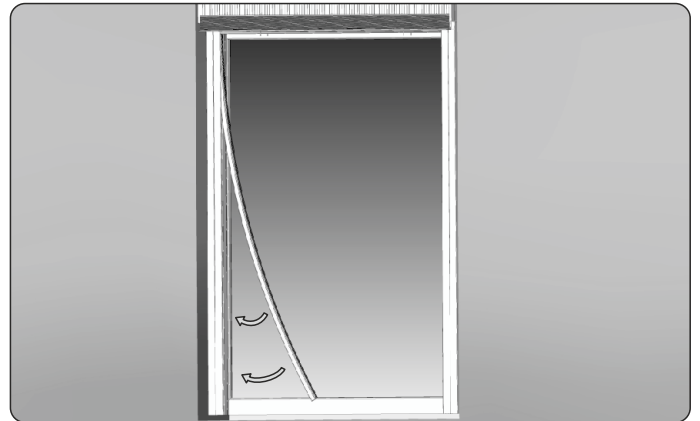

3. Fix the steel side handles to the window using self-tapping screws.

4. Fix the box with screws/bolts through the window frame to the adapter.

5. Choose where the fixing bolts (fix nipples) shall be fixed by measuring and marking the right distance from the frame edge, as shown above. The fixing bolts (fix nipples) should be mounted approx. every 50 cm apart, however, there should be at least 3 of such bolts per each side, and at the same time 5 cm distance from the bottom and upper edge of the window frame shall be observed. After tightening, loosen the bolt by $\frac{1}{4}$ of the revolution to facilitate insertion of the guide.

6. Before installation of guide adapters, an undercut shall be made in the upper part of adapters for the steel side handle. All such undercuts are made in PORTOS. Next slide the guide adapters over the earlier screwed to the window frame fix nipples.

7. Using a double-sided adhesive tape, attach the masking corner, aligning it with the plastering strip, as shown in the picture above.

8. The ready set shall be installed in compliance with installation instructions into the earlier made recess. Before final anchoring of the shutters, their vertical and horizontal alignment shall be verified.

9. Insert the external blinds profile into the box, into the handles of the upper rail.

10. Close the upper rail handles and tighten the screws.

11. Slide the guides from the bottom into the earlier prepared adapters...