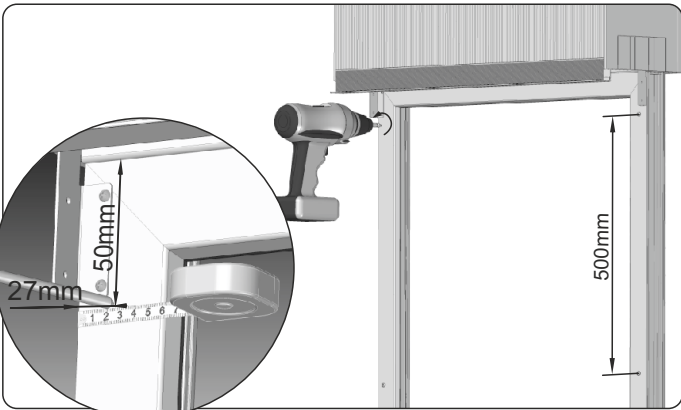

AN INSTALLATION MANUAL

WALL-MOUNTED ROLLER SHUTTERS

SN5000[®] WITH EXTERNAL BLINDS

1. Using 5x16 rivets, fix steel side handles to the box sides.

2. Apply assembly glue on the seam between the cover and the shutter side, next press the cover to the box.

3. Fix the steel side handles to the window using self-tapping screws.

4. Fix the box with screws/bolts through the window frame to the adapter.

5. Choose where the fixing bolts (fix nipples) shall be fixed by measuring and marking the right distance from the frame edge, as shown above. The fixing bolts (fix nipples) should be mounted approx. every 50 cm apart, however, there should be at least 3 of such bolts per each side, and at the same time 5 cm distance from the bottom and upper edge of the window frame shall be observed. After tightening, loosen the bolt by $\frac{1}{4}$ of the revolution to facilitate insertion of the guide.

6. Before installation of guide adapters, an undercut shall be made in the upper part of adapters for the steel side handle. All such undercuts are made in PORTOS. Next slide the guide adapters over the earlier screwed to the window frame fix nipples.

7. Using a double-sided adhesive tape, attach the masking corner, aligning it with the plastering strip, as shown in the picture above.

8. The ready set shall be installed in compliance with installation instructions into the earlier made recess. Before final anchoring of the shutters, their vertical and horizontal alignment shall be verified.