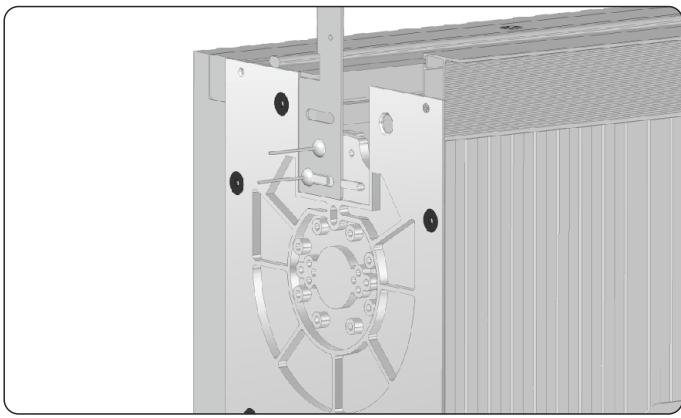

AN INSTALLATION MANUAL

WALL-MOUNTED ROLLER SHUTTERS

SN5000[®] WITH EXTERNAL BLINDS

1. Using 5x16 rivets, fix steel side handles to the box sides.

2. Apply assembly glue on the seam between the cover and the shutter side, next press the cover to the box.

3. Fix the steel side handles to the window using self-tapping screws.

4. Fix the box with screws/bolts through the window frame to the adapter.

5. Choose where the fixing bolts (fix nipples) shall be fixed by measuring and marking the right distance from the frame edge, as shown above. The fixing bolts (fix nipples) should be mounted approx. every 50 cm apart, however, there should be at least 3 of such bolts per each side, and at the same time 5 cm distance from the bottom and upper edge of the window frame shall be observed. After tightening, loosen the bolt by $\frac{1}{4}$ of the revolution to facilitate insertion of the guide.

6. Before installation of guide adapters, an undercut shall be made in the upper part of adapters for the steel side handle. All such undercuts are made in PORTOS. Next slide the guide adapters over the earlier screwed to the window frame fix nipples.

7. Using a double-sided adhesive tape, attach the masking corner, aligning it with the plastering strip, as shown in the picture above.

8. The ready set shall be installed in compliance with installation instructions into the earlier made recess. Before final anchoring of the shutters, their vertical and horizontal alignment shall be verified.