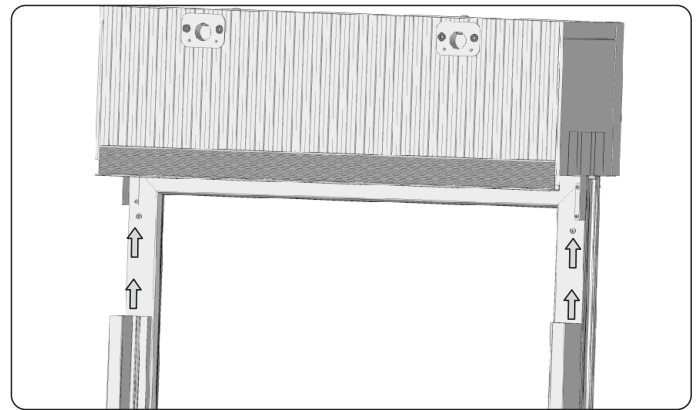

AN INSTALLATION MANUAL

WALL-MOUNTED ROLLER SHUTTERS

SN5000[®] WITH EXTERNAL BLINDS

1. Using 5x16 rivets, fix steel side handles to the box sides.

2. Apply assembly glue on the seam between the cover and the shutter side, next press the cover to the box.

3. Fix the steel side handles to the window using self-tapping screws.

4. Fix the box with screws/bolts through the window frame to the adapter.

5. Choose where the fixing bolts (fix nipples) shall be fixed by measuring and marking the right distance from the frame edge, as shown above. The fixing bolts (fix nipples) should be mounted approx. every 50 cm apart, however, there should be at least 3 of such bolts per each side, and at the same time 5 cm distance from the bottom and upper edge of the window frame shall be observed. After tightening, loosen the bolt by $\frac{1}{4}$ of the revolution to facilitate insertion of the guide.

6. Before installation of guide adapters, an undercut shall be made in the upper part of adapters for the steel side handle. All such undercuts are made in PORTOS. Next slide the guide adapters over the earlier screwed to the window frame fix nipples.

7. Using a double-sided adhesive tape, attach the masking corner, aligning it with the plastering strip, as shown in the picture above.

8. The ready set shall be installed in compliance with installation instructions into the earlier made recess. Before final anchoring of the shutters, their vertical and horizontal alignment shall be verified.