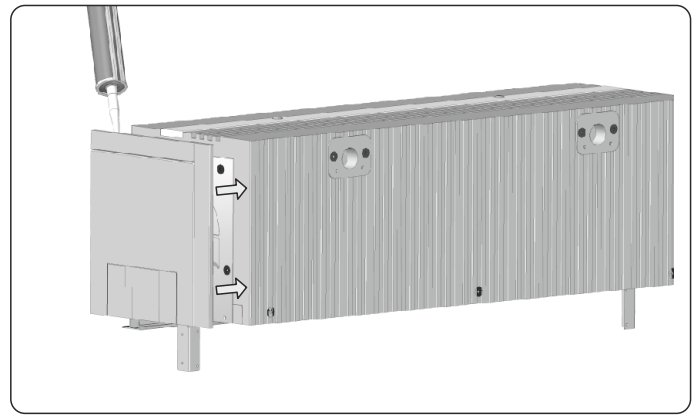

AN INSTALLATION MANUAL

WALL-MOUNTED ROLLER SHUTTERS

SN5000[®] WITH EXTERNAL BLINDS

1. Using 5x16 rivets, fix steel side handles to the box sides.

2. Apply assembly glue on the seam between the cover and the shutter side, next press the cover to the box.

3. Fix the steel side handles to the window using self-tapping screws.

4. Fix the box with screws/bolts through the window frame to the adapter.

5. Choose where the fixing bolts (fix nipples) shall be fixed by measuring and marking the right distance from the frame edge, as shown above. The fixing bolts (fix nipples) should be mounted approx. every 50 cm apart, however, there should be at least 3 of such bolts per each side, and at the same time 5 cm distance from the bottom and upper edge of the window frame shall be observed. After tightening, loosen the bolt by $\frac{1}{4}$ of the revolution to facilitate insertion of the guide.

7. Using a double-sided adhesive tape, attach the masking corner, aligning it with the plastering strip, as shown in the picture above.

8. The ready set shall be installed in compliance with installation instructions into the earlier made recess. Before final anchoring of the shutters, their vertical and horizontal alignment shall be verified.