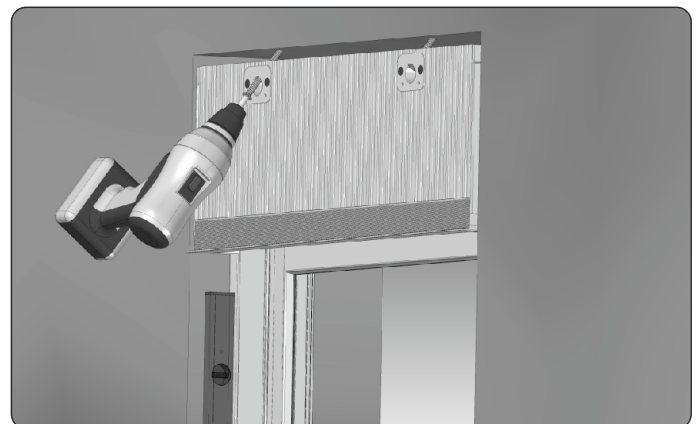

AN INSTALLATION MANUAL

WALL-MOUNTED ROLLER SHUTTERS

SN5000[®] WITH EXTERNAL BLINDS

1. Using 5x16 rivets, fix steel side handles to the box sides.

2. Apply assembly glue on the seam between the cover and the shutter side, next press the cover to the box.

3. Fix the steel side handles to the window using self-tapping screws.

4. Fix the box with screws/bolts through the window frame to the adapter.

5. Choose where the fixing bolts (fix nipples) shall be fixed by measuring and marking the right distance from the frame edge, as shown above. The fixing bolts (fix nipples) should be mounted approx. every 50 cm apart, however, there should be at least 3 of such bolts per each side, and at the same time 5 cm distance from the bottom and upper edge of the window frame shall be observed. After tightening, loosen the bolt by $\frac{1}{4}$ of the revolution to facilitate insertion of the guide.

6. Before installation of guide adapters, an undercut shall be made in the upper part of adapters for the steel side handle. All such undercuts are made in PORTOS. Next slide the guide adapters over the earlier screwed to the window frame fix nipples.

7. Using a double-sided adhesive tape, attach the masking corner, aligning it with the plastering strip, as shown in the picture above.

8. The ready set shall be installed in compliance with installation instructions into the earlier made recess. Before final anchoring of the shutters, their vertical and horizontal alignment shall be verified.