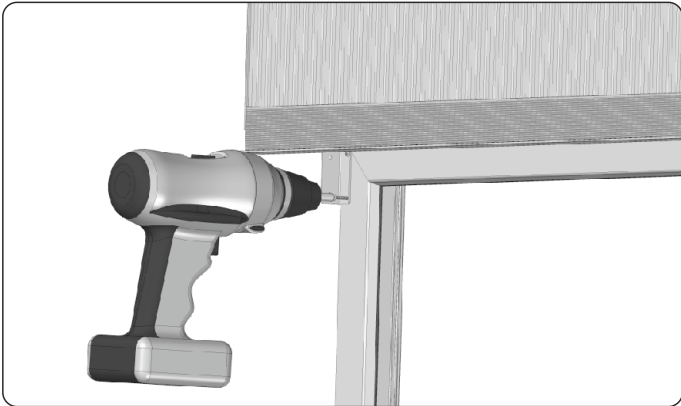

AN INSTALLATION MANUAL

WALL-MOUNTED ROLLER SHUTTERS

SN5000[®] WITH EXTERNAL BLINDS

1. Using 5x16 rivets, fix steel side handles to the box sides.

2. Apply assembly glue on the seam between the cover and the shutter side, next press the cover to the box.

3. Fix the steel side handles to the window using self-tapping screws.

4. Fix the box with screws/bolts through the window frame to the adapter.

5. Choose where the fixing bolts (fix nipples) shall be fixed by measuring and marking the right distance from the frame edge, as shown above. The fixing bolts (fix nipples) should be mounted approx. every 50 cm apart, however, there should be at least 3 of such bolts per each side, and at the same time 5 cm distance from the bottom and upper edge of the window frame shall be observed. After tightening, loosen the bolt by $\frac{1}{4}$ of the revolution to facilitate insertion of the guide.

6. Before installation of guide adapters, an undercut shall be made in the upper part of adapters for the steel side handle. All such undercuts are made in PORTOS. Next slide the guide adapters over the earlier screwed to the window frame fix nipples.

7. Using a double-sided adhesive tape, attach the masking corner, aligning it with the plastering strip, as shown in the picture above.

8. The ready set shall be installed in compliance with installation instructions into the earlier made recess. Before final anchoring of the shutters, their vertical and horizontal alignment shall be verified.