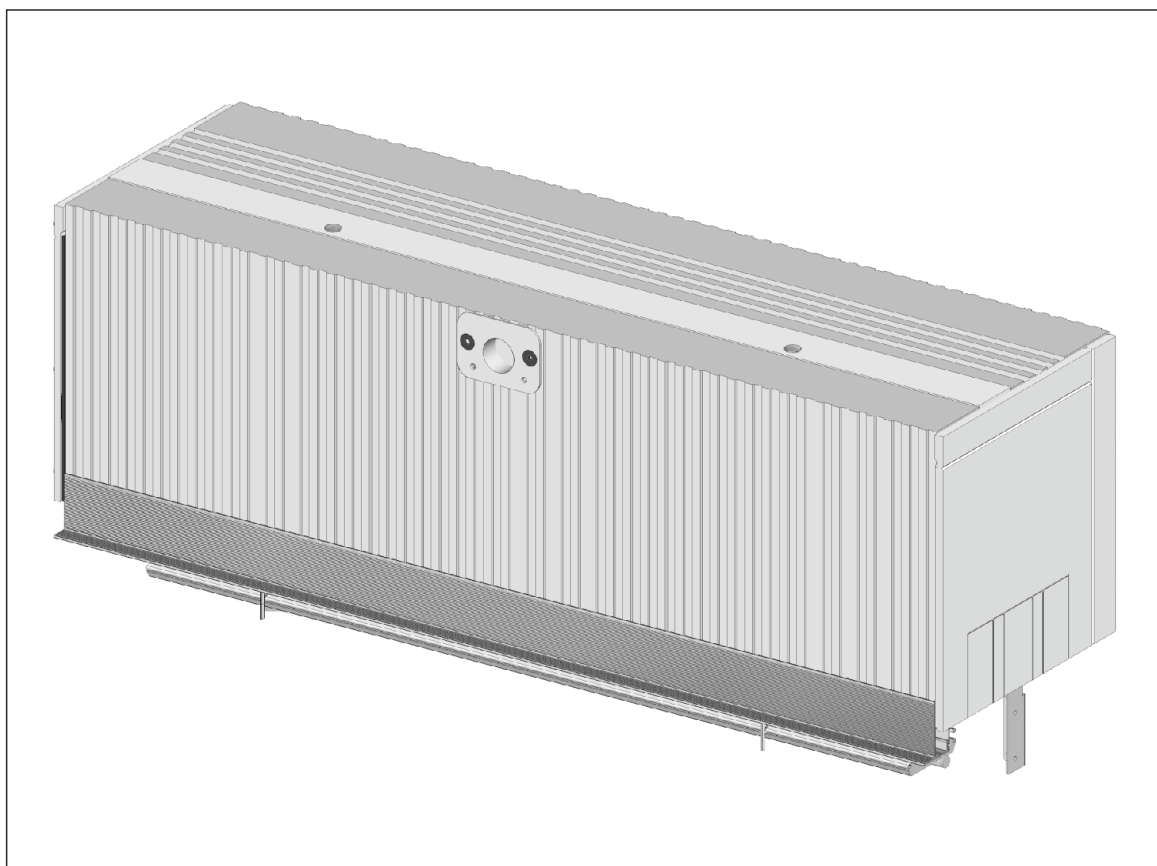

AN INSTALLATION MANUAL

WALL-MOUNTED ROLLER SHUTTERS

SN5000[®] WITH EXTERNAL BLINDS

1. Using 5x16 rivets, fix steel side handles to the box sides.

2. Apply assembly glue on the seam between the cover and the shutter side, next press the cover to the box.

3. Fix the steel side handles to the window using self-tapping screws.

4. Fix the box with screws/bolts through the window frame to the adapter.

5. Choose where the fixing bolts (fix nipples) shall be fixed by measuring and marking the right distance from the frame edge, as shown above. The fixing bolts (fix nipples) should be mounted approx. every 50 cm apart, however, there should be at least 3 of such bolts per each side, and at the same time 5 cm distance from the bottom and upper edge of the window frame shall be observed. After tightening, loosen the bolt by $\frac{1}{4}$ of the revolution to facilitate insertion of the guide.

7. Using a double-sided adhesive tape, attach the masking corner, aligning it with the plastering strip, as shown in the picture above.

8. The ready set shall be installed in compliance with installation instructions into the earlier made recess. Before final anchoring of the shutters, their vertical and horizontal alignment shall be verified.