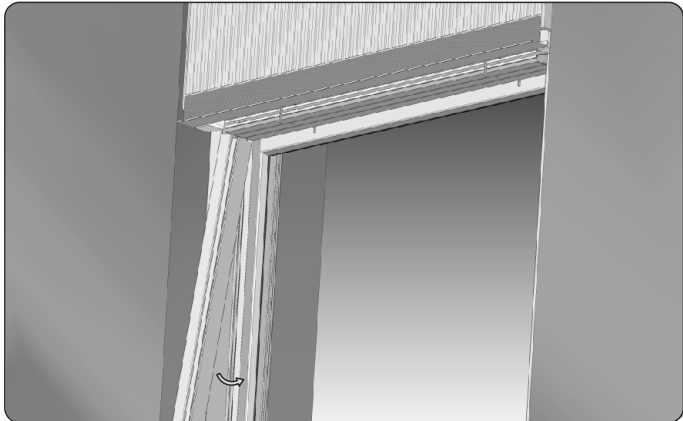

AN INSTALLATION MANUAL

WALL-MOUNTED ROLLER SHUTTERS

SN5000[®] WITH EXTERNAL BLINDS

1. Using 5x16 rivets, fix steel side handles to the box sides.

2. Apply assembly glue on the seam between the cover and the shutter side, next press the cover to the box.

3. Fix the steel side handles to the window using self-tapping screws.

4. Fix the box with screws/bolts through the window frame to the adapter.

5. Choose where the fixing bolts (fix nipples) shall be fixed by measuring and marking the right distance from the frame edge, as shown above. The fixing bolts (fix nipples) should be mounted approx. every 50 cm apart, however, there should be at least 3 of such bolts per each side, and at the same time 5 cm distance from the bottom and upper edge of the window frame shall be observed. After tightening, loosen the bolt by $\frac{1}{4}$ of the revolution to facilitate insertion of the guide.

7. Using a double-sided adhesive tape, attach the masking corner, aligning it with the plastering strip, as shown in the picture above.

8. The ready set shall be installed in compliance with installation instructions into the earlier made recess. Before final anchoring of the shutters, their vertical and horizontal alignment shall be verified.

9. Insert the external blinds profile into the box, into the handles of the upper rail.

10. Close the upper rail handles and tighten the screws.

11. Slide the guides from the bottom into the earlier prepared adapters...