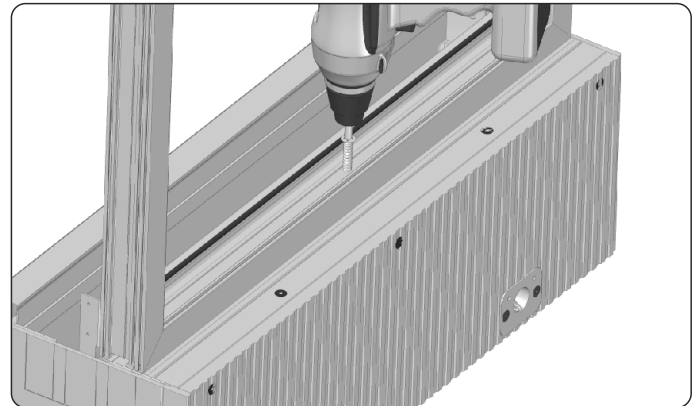

AN INSTALLATION MANUAL

WALL-MOUNTED ROLLER SHUTTERS

SN5000[®] WITH EXTERNAL BLINDS

1. Using 5x16 rivets, fix steel side handles to the box sides.

2. Apply assembly glue on the seam between the cover and the shutter side, next press the cover to the box.

3. Fix the steel side handles to the window using self-tapping screws.

4. Fix the box with screws/bolts through the window frame to the adapter.

5. Choose where the fixing bolts (fix nipples) shall be fixed by measuring and marking the right distance from the frame edge, as shown above. The fixing bolts (fix nipples) should be mounted approx. every 50 cm apart, however, there should be at least 3 of such bolts per each side, and at the same time 5 cm distance from the bottom and upper edge of the window frame shall be observed. After tightening, loosen the bolt by $\frac{1}{4}$ of the revolution to facilitate insertion of the guide.

6. Before installation of guide adapters, an undercut shall be made in the upper part of adapters for the steel side handle. All such undercuts are made in PORTOS. Next slide the guide adapters over the earlier screwed to the window frame fix nipples.

7. Using a double-sided adhesive tape, attach the masking corner, aligning it with the plastering strip, as shown in the picture above.

8. The ready set shall be installed in compliance with installation instructions into the earlier made recess. Before final anchoring of the shutters, their vertical and horizontal alignment shall be verified.