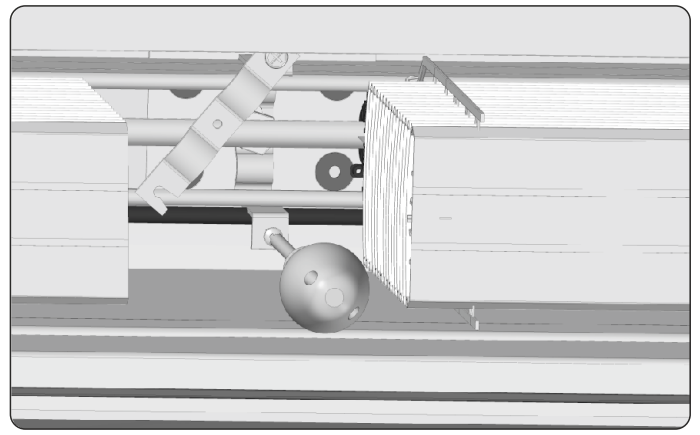

8. The ready set shall be installed in compliance with installation instructions into the earlier made recess. Before final anchoring of the shutters, their vertical and horizontal alignment shall be verified.