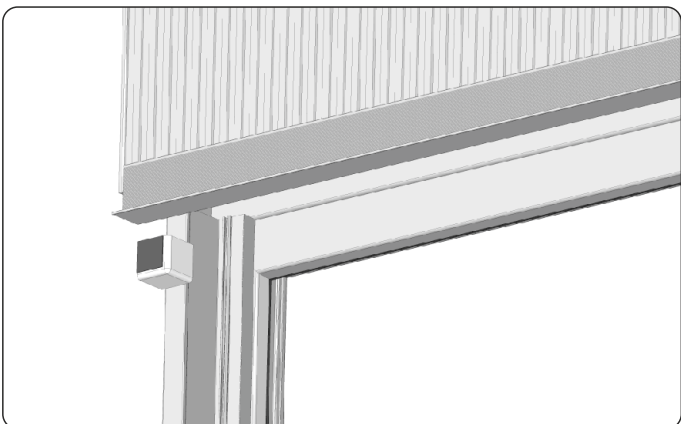

AN INSTALLATION MANUAL

WALL-MOUNTED ROLLER SHUTTERS

SN5000[®] WITH EXTERNAL BLINDS

1. Using 5x16 rivets, fix steel side handles to the box sides.

2. Apply assembly glue on the seam between the cover and the shutter side, next press the cover to the box.

3. Fix the steel side handles to the window using self-tapping screws.

4. Fix the box with screws/bolts through the window frame to the adapter.

5. Choose where the fixing bolts (fix nipples) shall be fixed by measuring and marking the right distance from the frame edge, as shown above. The fixing bolts (fix nipples) should be mounted approx. every 50 cm apart, however, there should be at least 3 of such bolts per each side, and at the same time 5 cm distance from the bottom and upper edge of the window frame shall be observed. After tightening, loosen the bolt by $\frac{1}{4}$ of the revolution to facilitate insertion of the guide.

6. Before installation of guide adapters, an undercut shall be made in the upper part of adapters for the steel side handle. All such undercuts are made in PORTOS. Next slide the guide adapters over the earlier screwed to the window frame fix nipples.

7. Using a double-sided adhesive tape, attach the masking corner, aligning it with the plastering strip, as shown in the picture above.

8. The ready set shall be installed in compliance with installation instructions into the earlier made recess. Before final anchoring of the shutters, their vertical and horizontal alignment shall be verified.